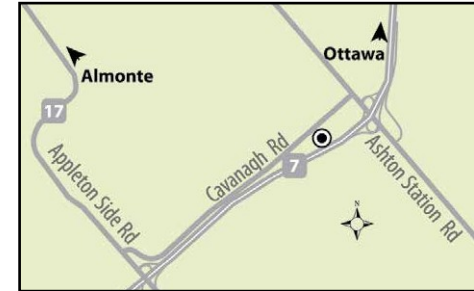

## Howie Road Depot

1470 Howie Road, Ottawa  
613-256-2064

Open end of April until end of Oct:

Wednesdays 3 pm – 7 pm

Saturdays 9 am – 1 pm

## Pakenham Depot

580 Barr Side Road, Pakenham  
613-256-2064

Open:

Saturdays 8 am - 12 pm (all year)

## Beckwith Transfer Station

9271 Cavanagh Road, Carleton Place  
613-257-1195

Open:

Monday - Friday 7 am - 5 pm

Saturdays 7 am - 12 pm