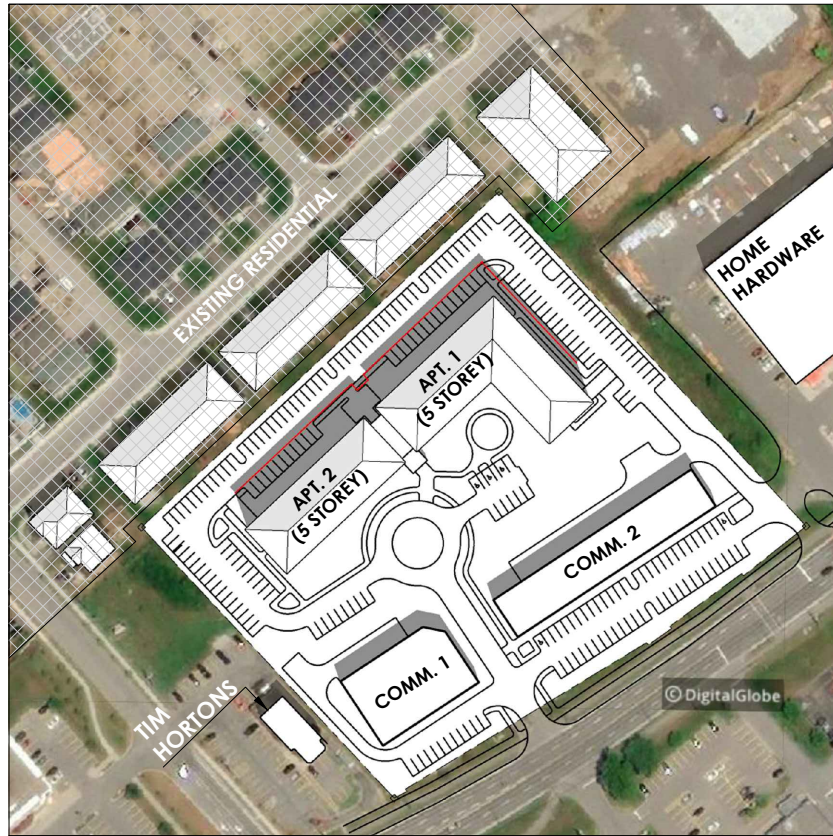

JUNE 21 - 12PM

JUNE 21 - 4PM

JUNE 21 - 8PM

RED LINE INDICATES EXTENT OF 4-STOREY SHADOW

SEPTEMBER 21 - 12PM

SEPTEMBER 21 - 3PM

SEPTEMBER 21 - 6PM

RED LINE INDICATES EXTENT OF 4-STOREY SHADOW

DECEMBER 21 - 12PM

DECEMBER 21 - 3PM

RED LINE INDICATES EXTENT OF 4-STOREY SHADOW