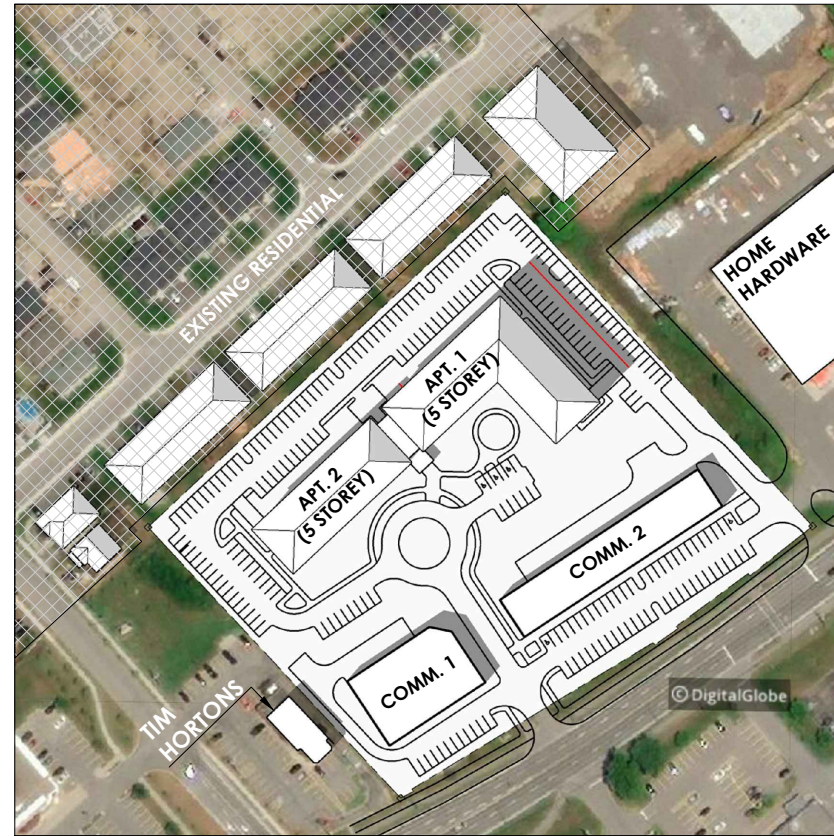

JUNE 21 - 12PM

JUNE 21 - 4PM

JUNE 21 - 8PM

RED LINE INDICATES EXTENT OF 4-STOREY SHADOW

SEPTEMBER 21 - 12PM

SEPTEMBER 21 - 3PM

SEPTEMBER 21 - 6PM

RED LINE INDICATES EXTENT OF 4-STOREY SHADOW

DECEMBER 21 - 12PM

DECEMBER 21 - 3PM

RED LINE INDICATES EXTENT OF 4-STOREY SHADOW