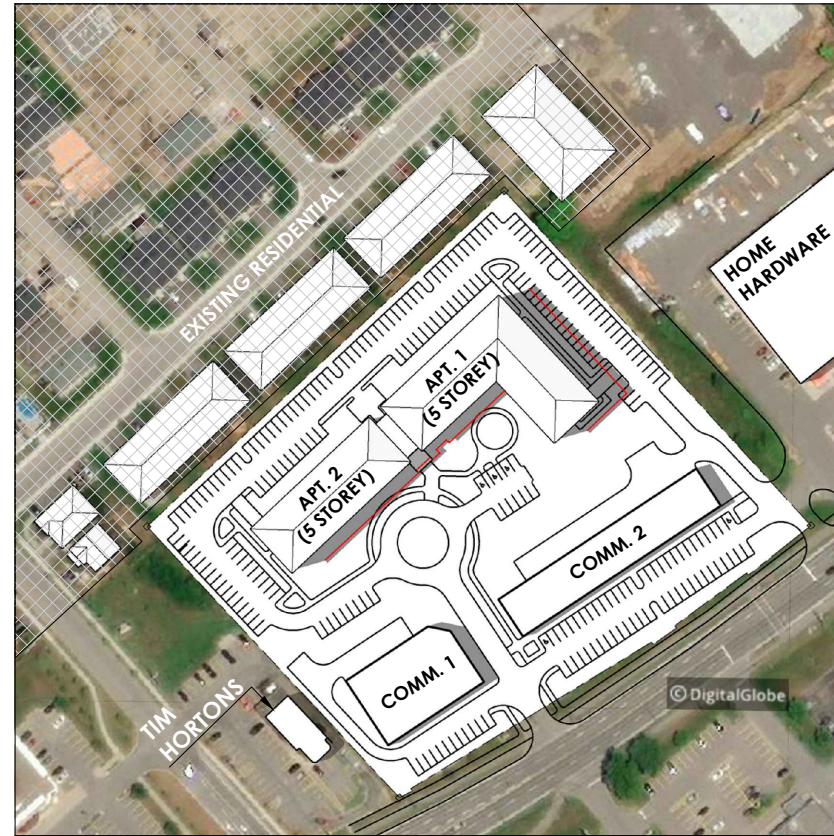

JUNE 21 - 12PM

JUNE 21 - 4PM

JUNE 21 - 8PM

RED LINE INDICATES EXTENT OF 4-STOREY SHADOW

SEPTEMBER 21 - 12PM

SEPTEMBER 21 - 3PM

SEPTEMBER 21 - 6PM

RED LINE INDICATES EXTENT OF 4-STOREY SHADOW

DECEMBER 21 - 12PM

DECEMBER 21 - 3PM

RED LINE INDICATES EXTENT OF 4-STOREY SHADOW