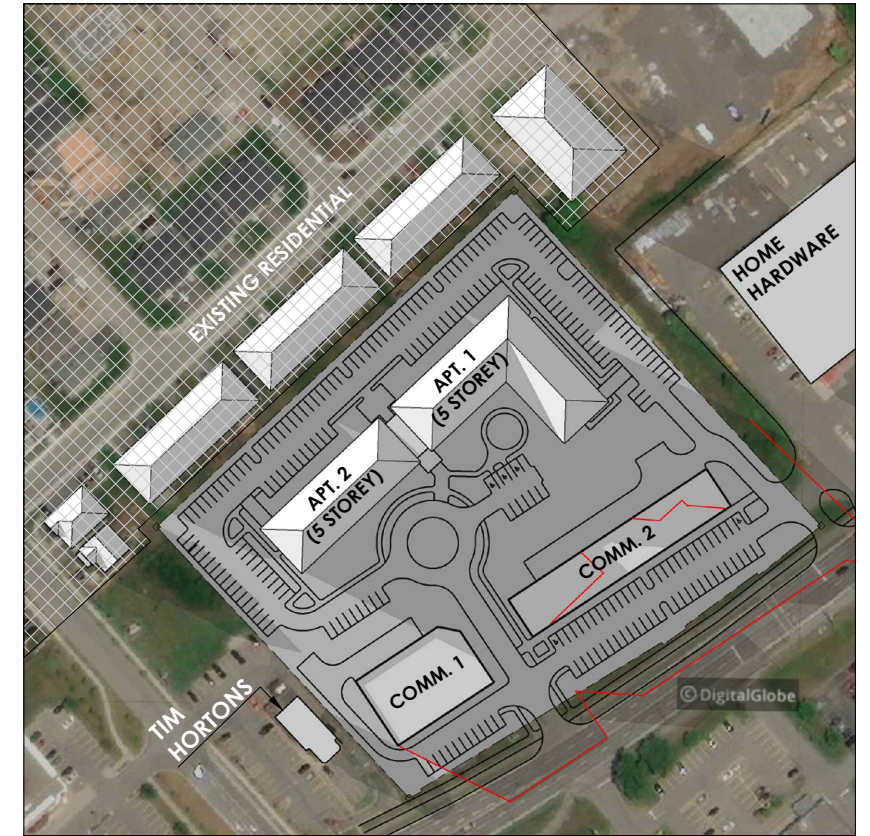

JUNE 21 - 12PM

JUNE 21 - 4PM

JUNE 21 - 8PM

RED LINE INDICATES EXTENT OF 4-STOREY SHADOW

SEPTEMBER 21 - 12PM

SEPTEMBER 21 - 3PM

SEPTEMBER 21 - 6PM

RED LINE INDICATES EXTENT OF 4-STOREY SHADOW

DECEMBER 21 - 12PM

DECEMBER 21 - 3PM

RED LINE INDICATES EXTENT OF 4-STOREY SHADOW