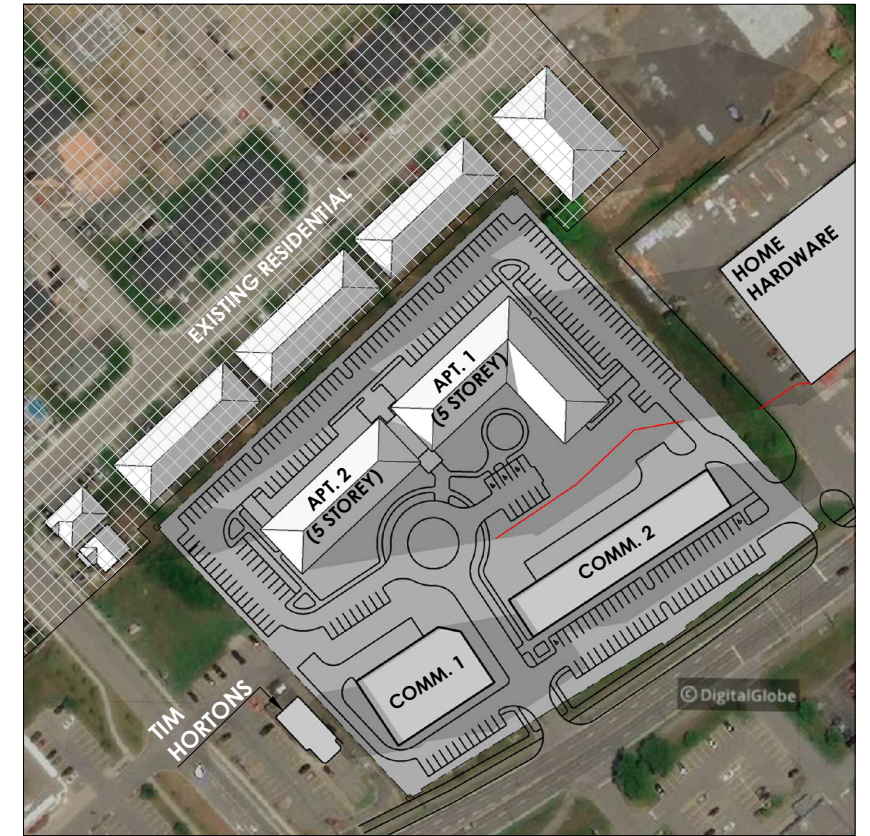

JUNE 21 - 12PM

JUNE 21 - 4PM

JUNE 21 - 8PM

RED LINE INDICATES EXTENT OF 4-STOREY SHADOW

SEPTEMBER 21 - 12PM

SEPTEMBER 21 - 3PM

SEPTEMBER 21 - 6PM

RED LINE INDICATES EXTENT OF 4-STOREY SHADOW

DECEMBER 21 - 12PM

DECEMBER 21 - 3PM

RED LINE INDICATES EXTENT OF 4-STOREY SHADOW