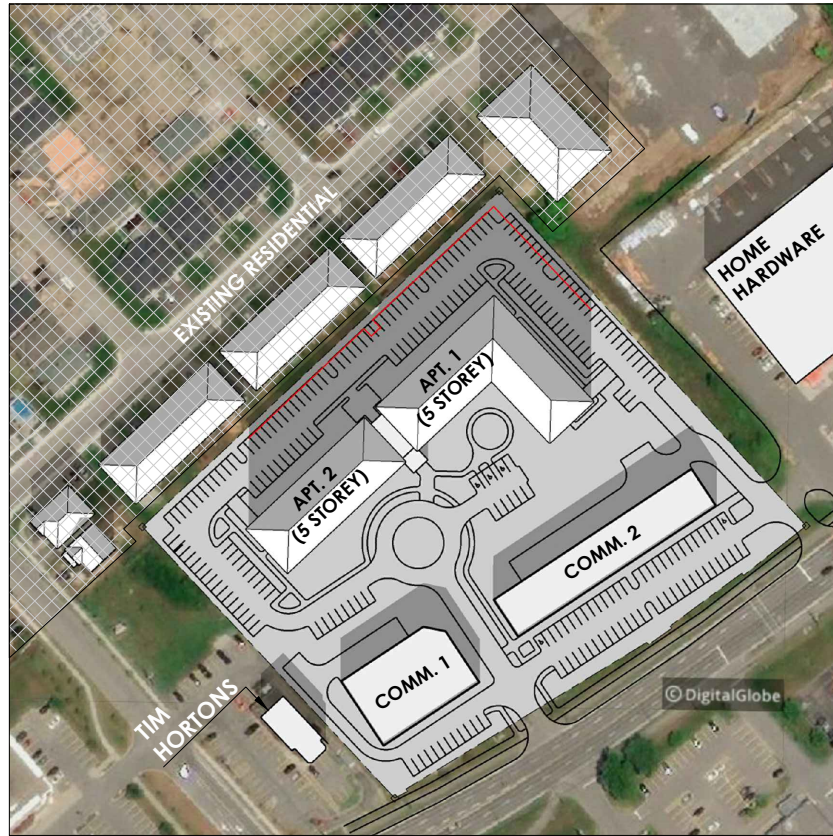

JUNE 21 - 12PM

JUNE 21 - 4PM

JUNE 21 - 8PM

RED LINE INDICATES EXTENT OF 4-STOREY SHADOW

SEPTEMBER 21 - 12PM

SEPTEMBER 21 - 3PM

SEPTEMBER 21 - 6PM

RED LINE INDICATES EXTENT OF 4-STOREY SHADOW

DECEMBER 21 - 12PM

DECEMBER 21 - 3PM

RED LINE INDICATES EXTENT OF 4-STOREY SHADOW