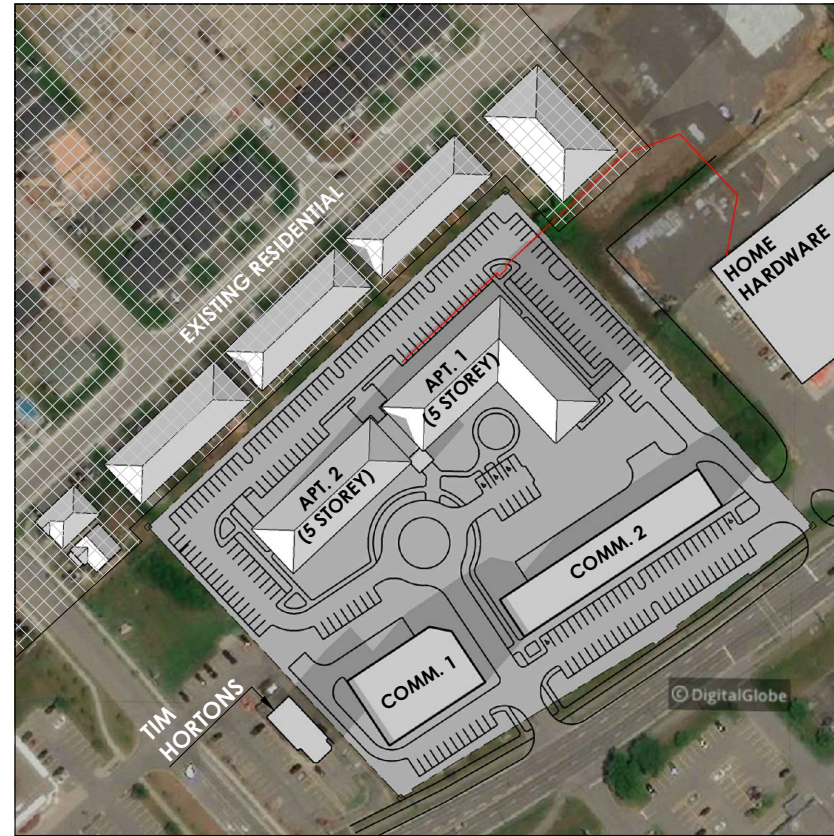

JUNE 21 - 12PM

JUNE 21 - 4PM

JUNE 21 - 8PM

RED LINE INDICATES EXTENT OF 4-STOREY SHADOW

SEPTEMBER 21 - 12PM

SEPTEMBER 21 - 3PM

SEPTEMBER 21 - 6PM

RED LINE INDICATES EXTENT OF 4-STOREY SHADOW

DECEMBER 21 - 12PM

DECEMBER 21 - 3PM

RED LINE INDICATES EXTENT OF 4-STOREY SHADOW